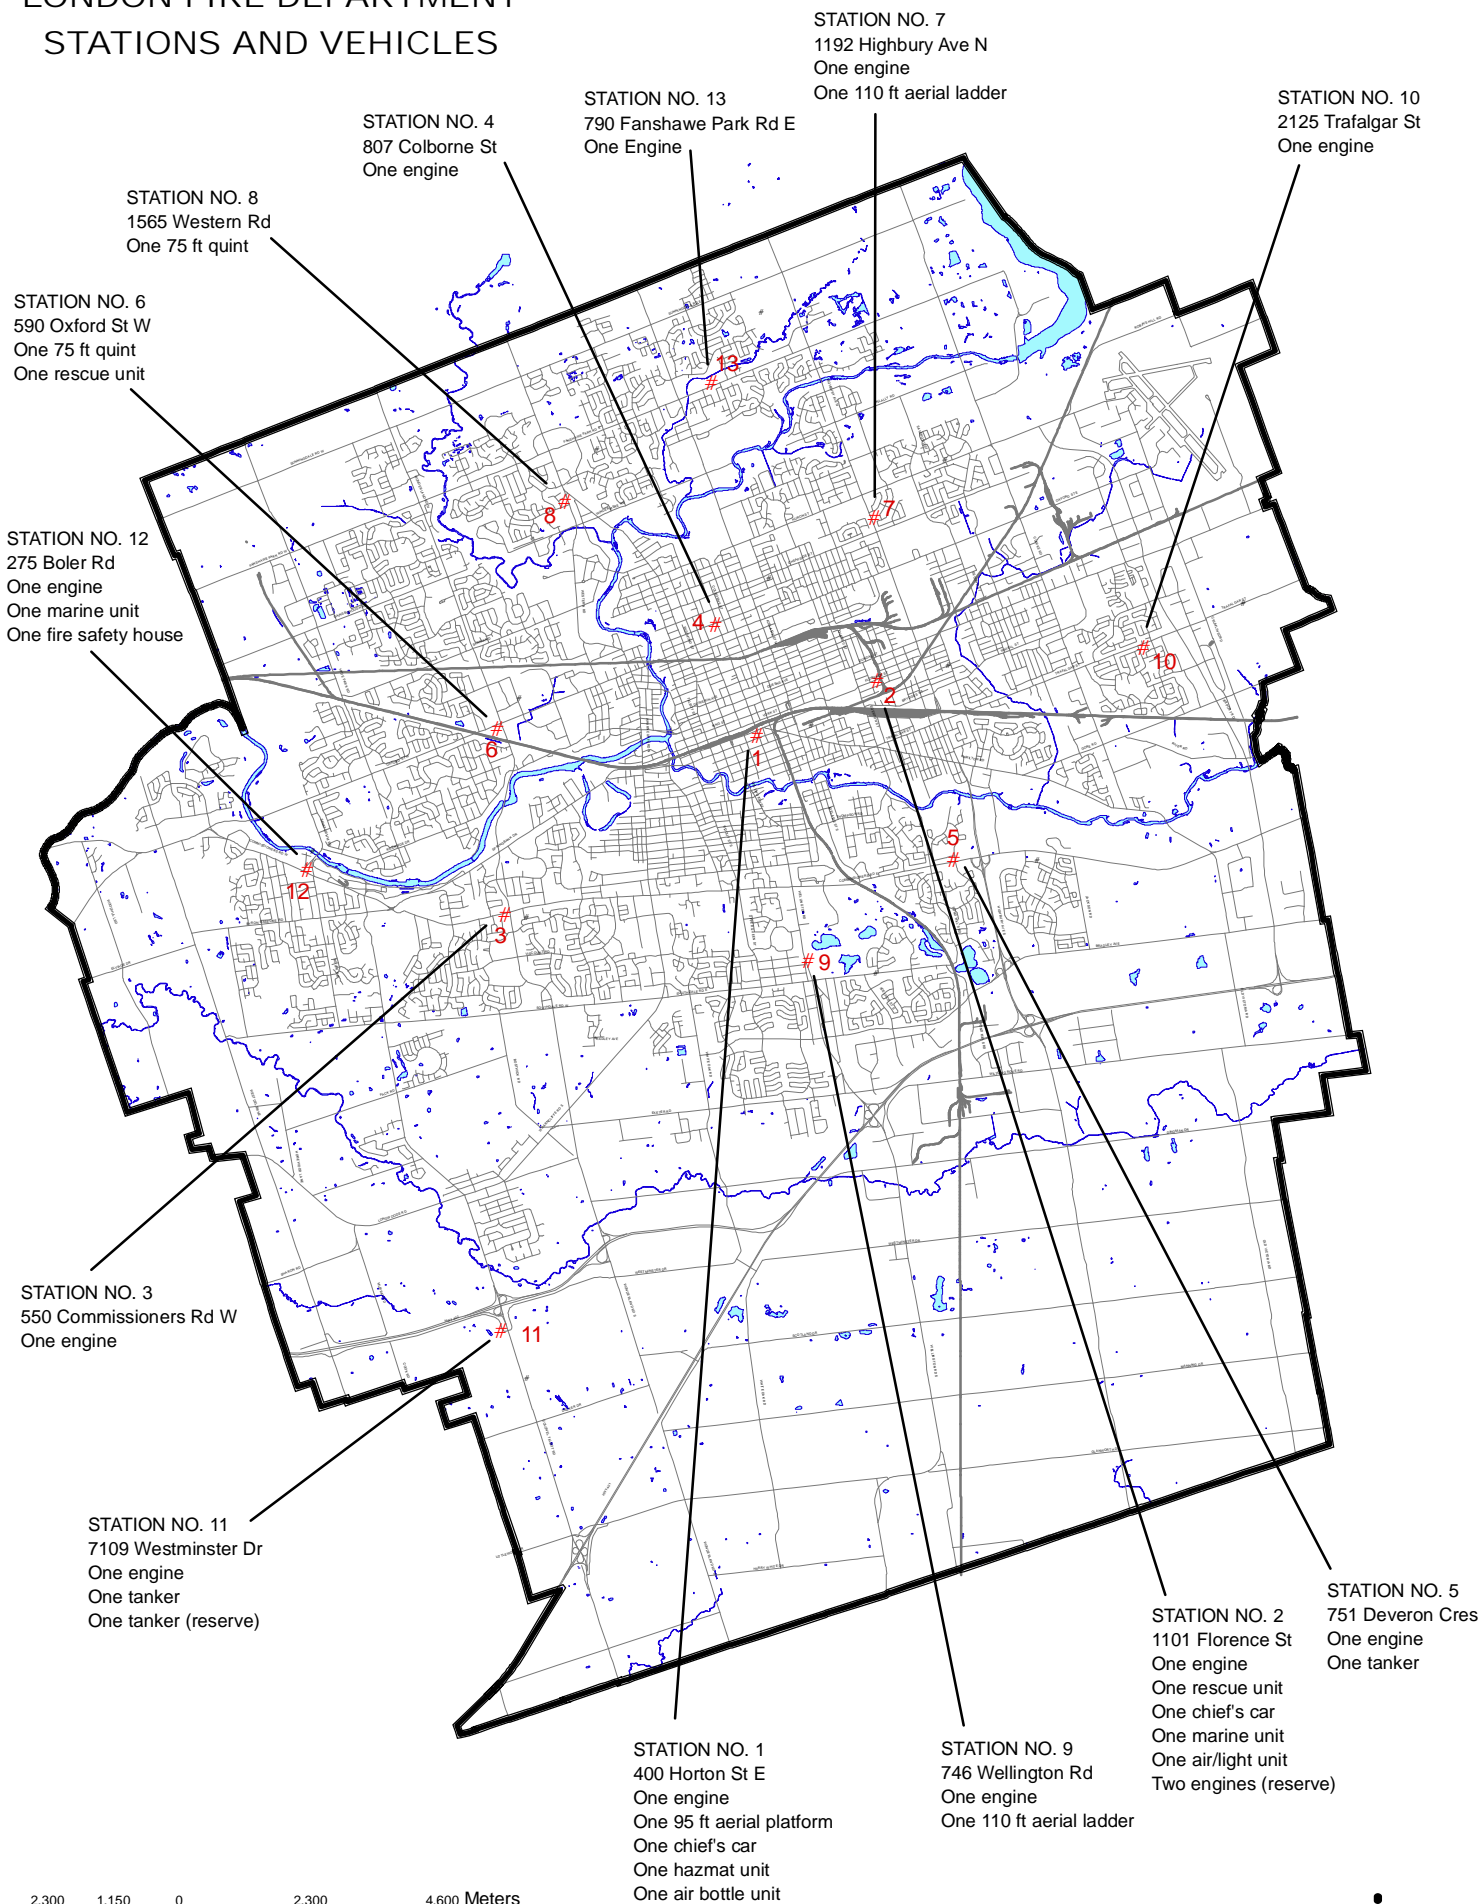

LONDON FIRE DEPARTMENT STATIONS AND VEHICLES

2,300 1,150 0 2,300 4,600 Meters